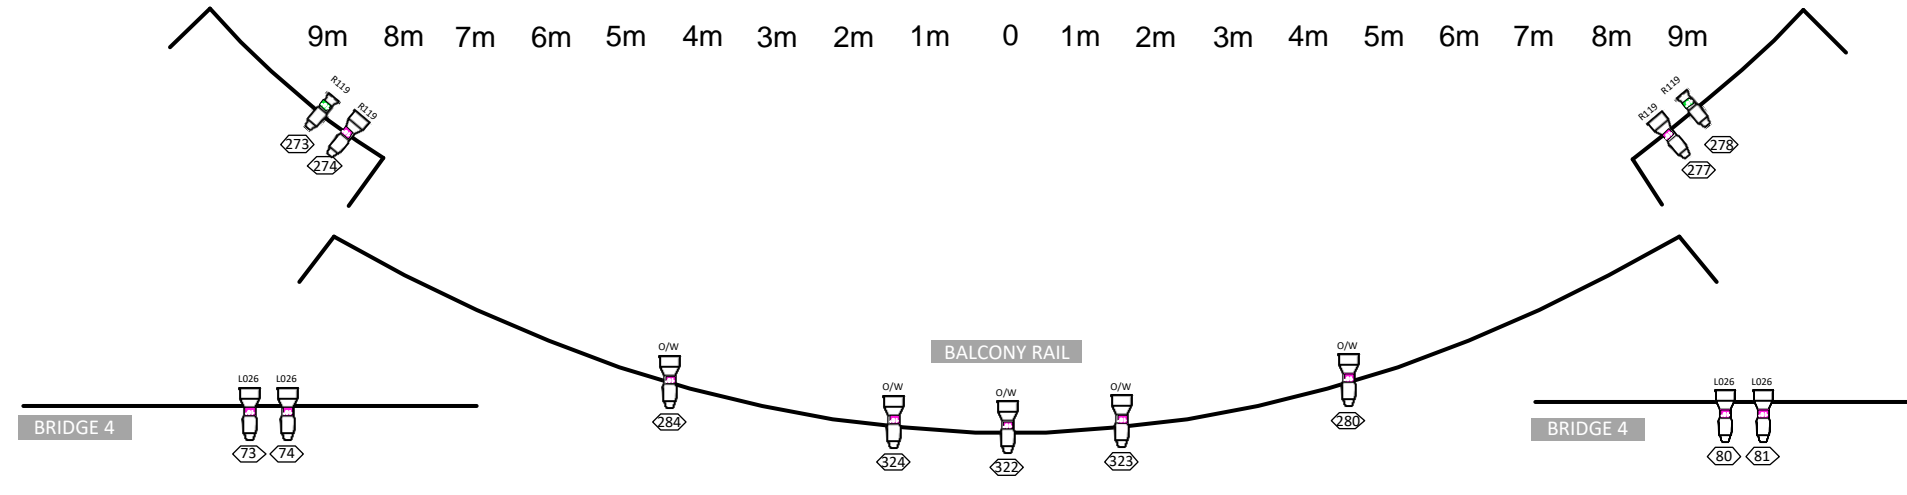

LIGHT		
	ETC Source 4 10°	11
	ETC Source 4 19°	68
	ETC Source 4 26°	8
	ETC Source 4 50°	3
	ETC Source 4 Zoom 15-30°	14
	ETC Source 4 Fresnel	40
	Chauvet Slimpar Pro H	40
	Aurora Cyc units	8
	Apollo Right Arm v3	4
	Intimidator 475z	9
	Rogue R3 Wash	8

LABEL		
	User Field 1 Colour	
	Gobo 1	
	Channel	

bv&e
bendigo venues & events

ULUMBARRA THEATRE
BENDIGO, VICTORIA

Drawing Title:
Std. Lighting Rig

Drawn By: DP Scale (Except Where Noted): NOT TO SCALE @ A3
 Filename: Addresses Issue Date: 23/8/21