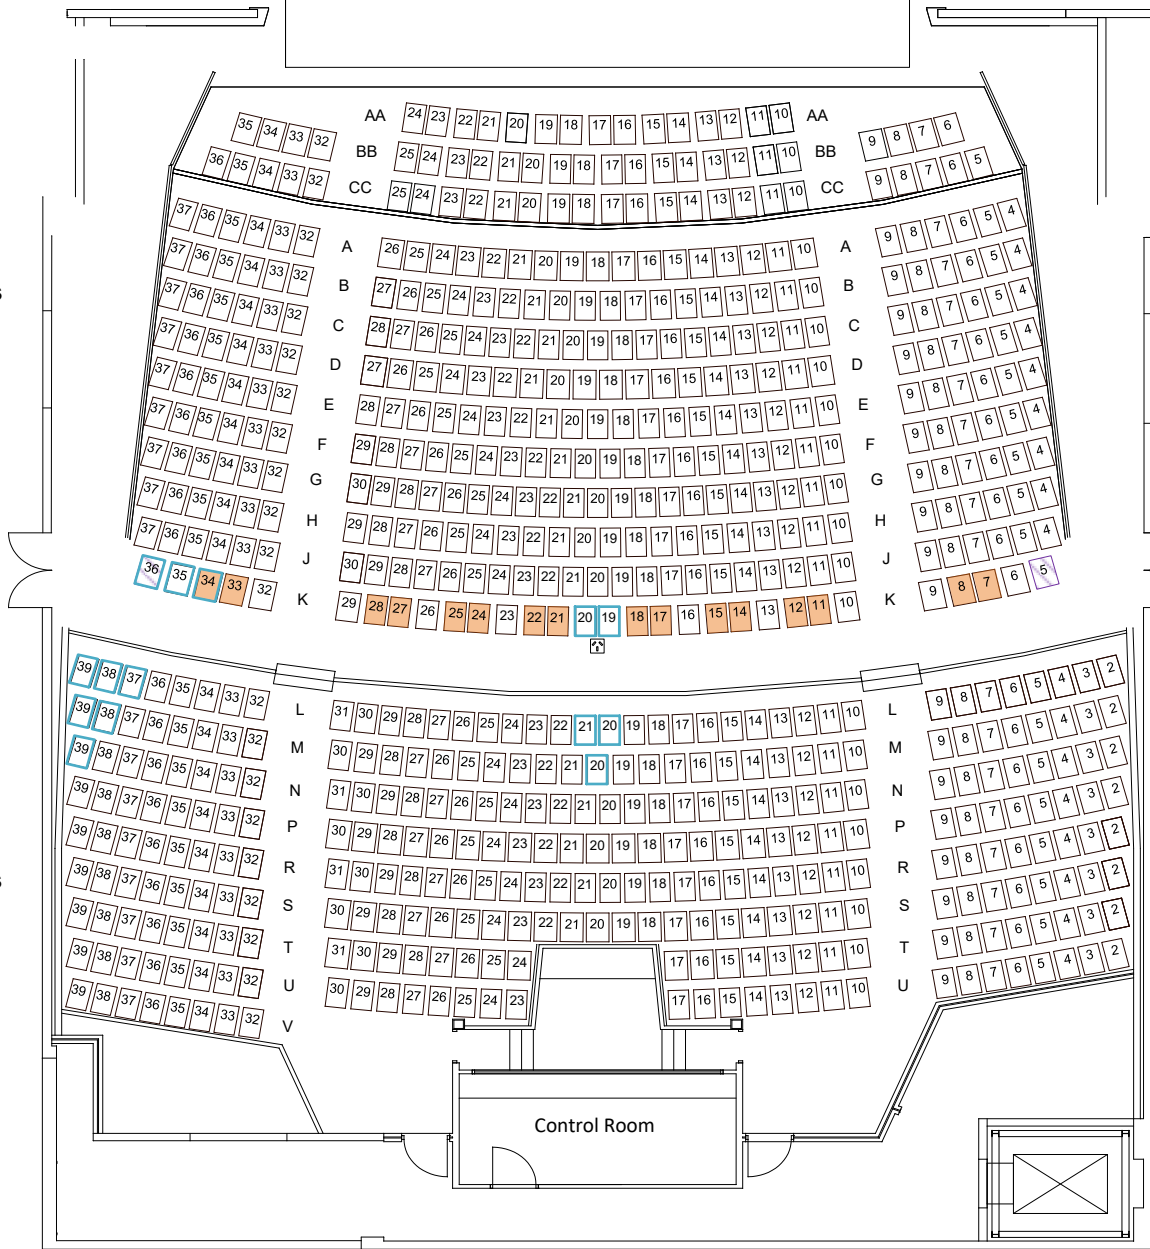

# Key

- Removable
- Videographer Holds
- Wheel Chair Only

## ULUMBARRA THEATRE STAGE

### Lower Stalls

### Balcony