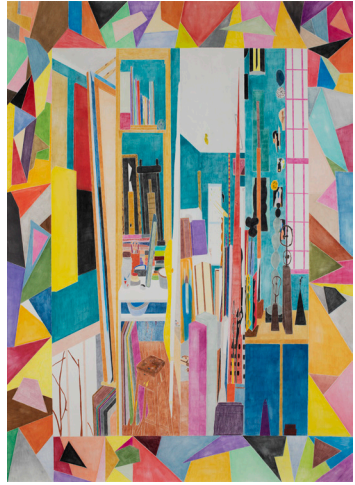

# ROSS TAYLOR

FIELD NOTES

FAMILY ACTIVITY TRAIL

BENDIGO  
ART GALLERY

Ross lives and works in Central Victoria. His drawings are inspired by the spaces, places and people that surround him. His drawings are created using hundreds of coloured pencils.

Find the following paintings in the exhibition.

1

## Order and variation

(for Robert Jacks), 2019 pencil on paper  
Image courtesy of the artist and  
Sophie Gannon Gallery

This work is about the friendship between the artist and another Victorian artist Robert Jacks (who sadly passed away in 2014).

Robert Jacks loved colour and shape.

**Can you see the small sculptures in the room?**

---

---

Pick a frame and draw some of the shapes you can see in this work

Design and draw your own sculpture in the second frame