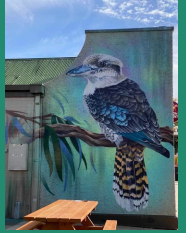

BIRDS EYE VIEW MURALS

WEDDERBURN

1

Randall's Foodworks -
Wedge Tailed Eagle and
Black Shouldered Kite

4

Wedderburn Hotel -
Kookaburra

2

**Burge's Newsagency
and General Store -**
Mistletoe Birds

5

**Soldiers Memorial Park
and Travellers Rest -**
Large wall: Golden
Whistler, Superb Fairy
Wren and Scarlet Robin
Small wall: Diamond
Firetail

3

**Wedderburn Uniting
Church -** Yellow Tufted
Honeyeater, Veriegated
Fairy Wren, Purple
Crowned Lorikeet and
Blue Faced Honey Eater