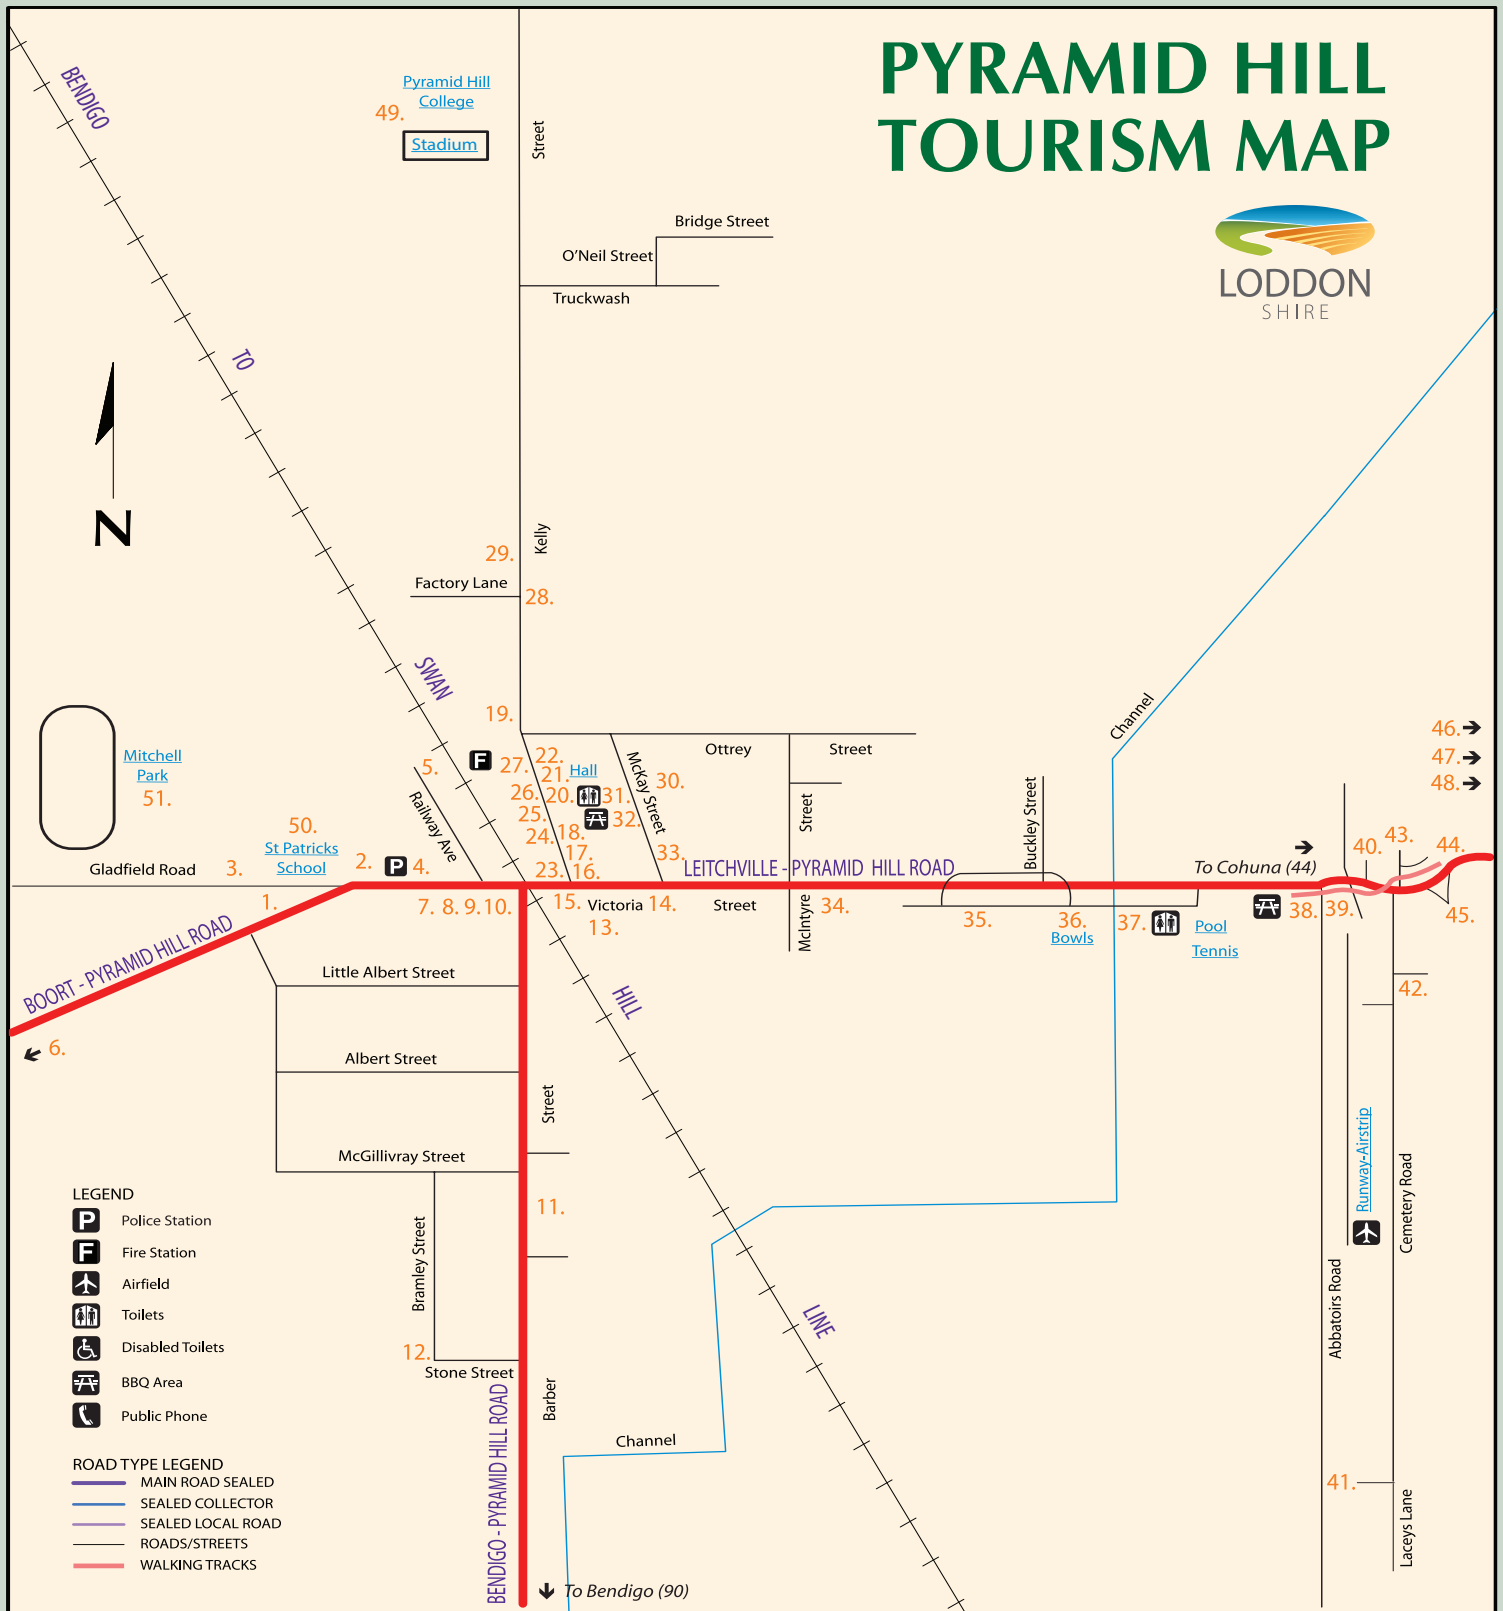

PYRAMID HILL TOURISM MAP

LEGEND

- Police Station
- Fire Station
- Airfield
- Toilets
- Disabled Toilets
- BBQ Area
- Public Phone

ROAD TYPE LEGEND

- MAIN ROAD SEALED
- SEALED COLLECTOR
- SEALED LOCAL ROAD
- ROADS/STREETS
- WALKING TRACKS