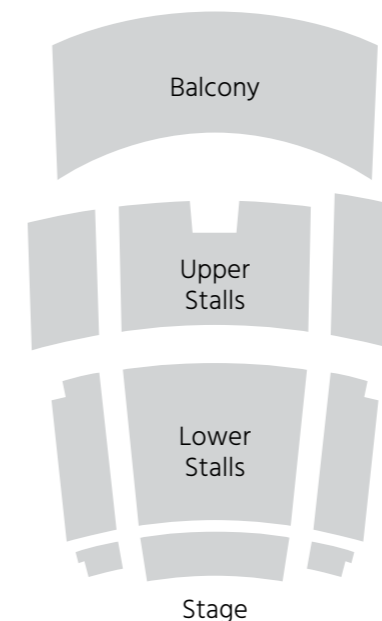

DATE	TIME	VENUE	FULL PRICE	CONC.	SUB PRICE	QTY	STUDENT PRICE	QTY
PARLOUR SESSIONS	Möller-Fraticelli Guitar Duo	10/03/2020	8:00pm	BBT	35	32	30	16	
	Inventi Ensemble	13/05/2020	8:00pm	BBT	35	32	30	16	
	Bach by Candlelight	26/08/2020	8:00pm	BBT	35	32	30	16	
	Flinders Quartet Beethoven 132	09/10/2020	12:00pm / 8:00pm	BBT	35	32	30	16	

	DATE	TIME	VENUE	FULL PRICE	CONC.	SUB PRICE	QTY	STUDENT PRICE	QTY
ENGINE ROOM PRESENTS	Not Today's Yesterday	10-11/03/2020	8:00pm / 11:00am	Engine Room	35	32	30	16	
	Hell Ship - The Journey of Ticonderoga	17-18/04/2020	8:00pm / 8:00pm	Engine Room	35	32	30	16	
	Newk (The John Newcombe Story)	11-12/09/2020	8:00pm / 8:00pm	Engine Room	35	32	30	16	
	Wallflowering	26-27/10/2020	8:00pm / 8:00pm	Engine Room	35	32	30	16	

	DATE	TIME	VENUE	FULL PRICE	CONC.	SUB PRICE	QTY	STUDENT PRICE	QTY
BONUS	50 Shades! The Musical Parody	28-29/02/2020	7:30pm / 2:00pm / 7:30pm	The Capital	74	69	64	-	
	The Choir of Man	24/03/2020	7:30pm	Ulumbarra	89.90	84.90	79.90	-	
	An Afternoon at the Proms Spectacular 2020	10/05/2020	2:00pm	Ulumbarra	85	81	76	-	

We prefer to be seated with the following friends:

Access requirements	Wheelchair space	Wheelchair transfer	Mobility impaired	Visually impaired	Hearing Loop

STEP 5

Ulumbarra Theatre Row Preference

(please place an **x** where you would prefer to be seated.) The balcony may not open for all performances at Ulumbarra.