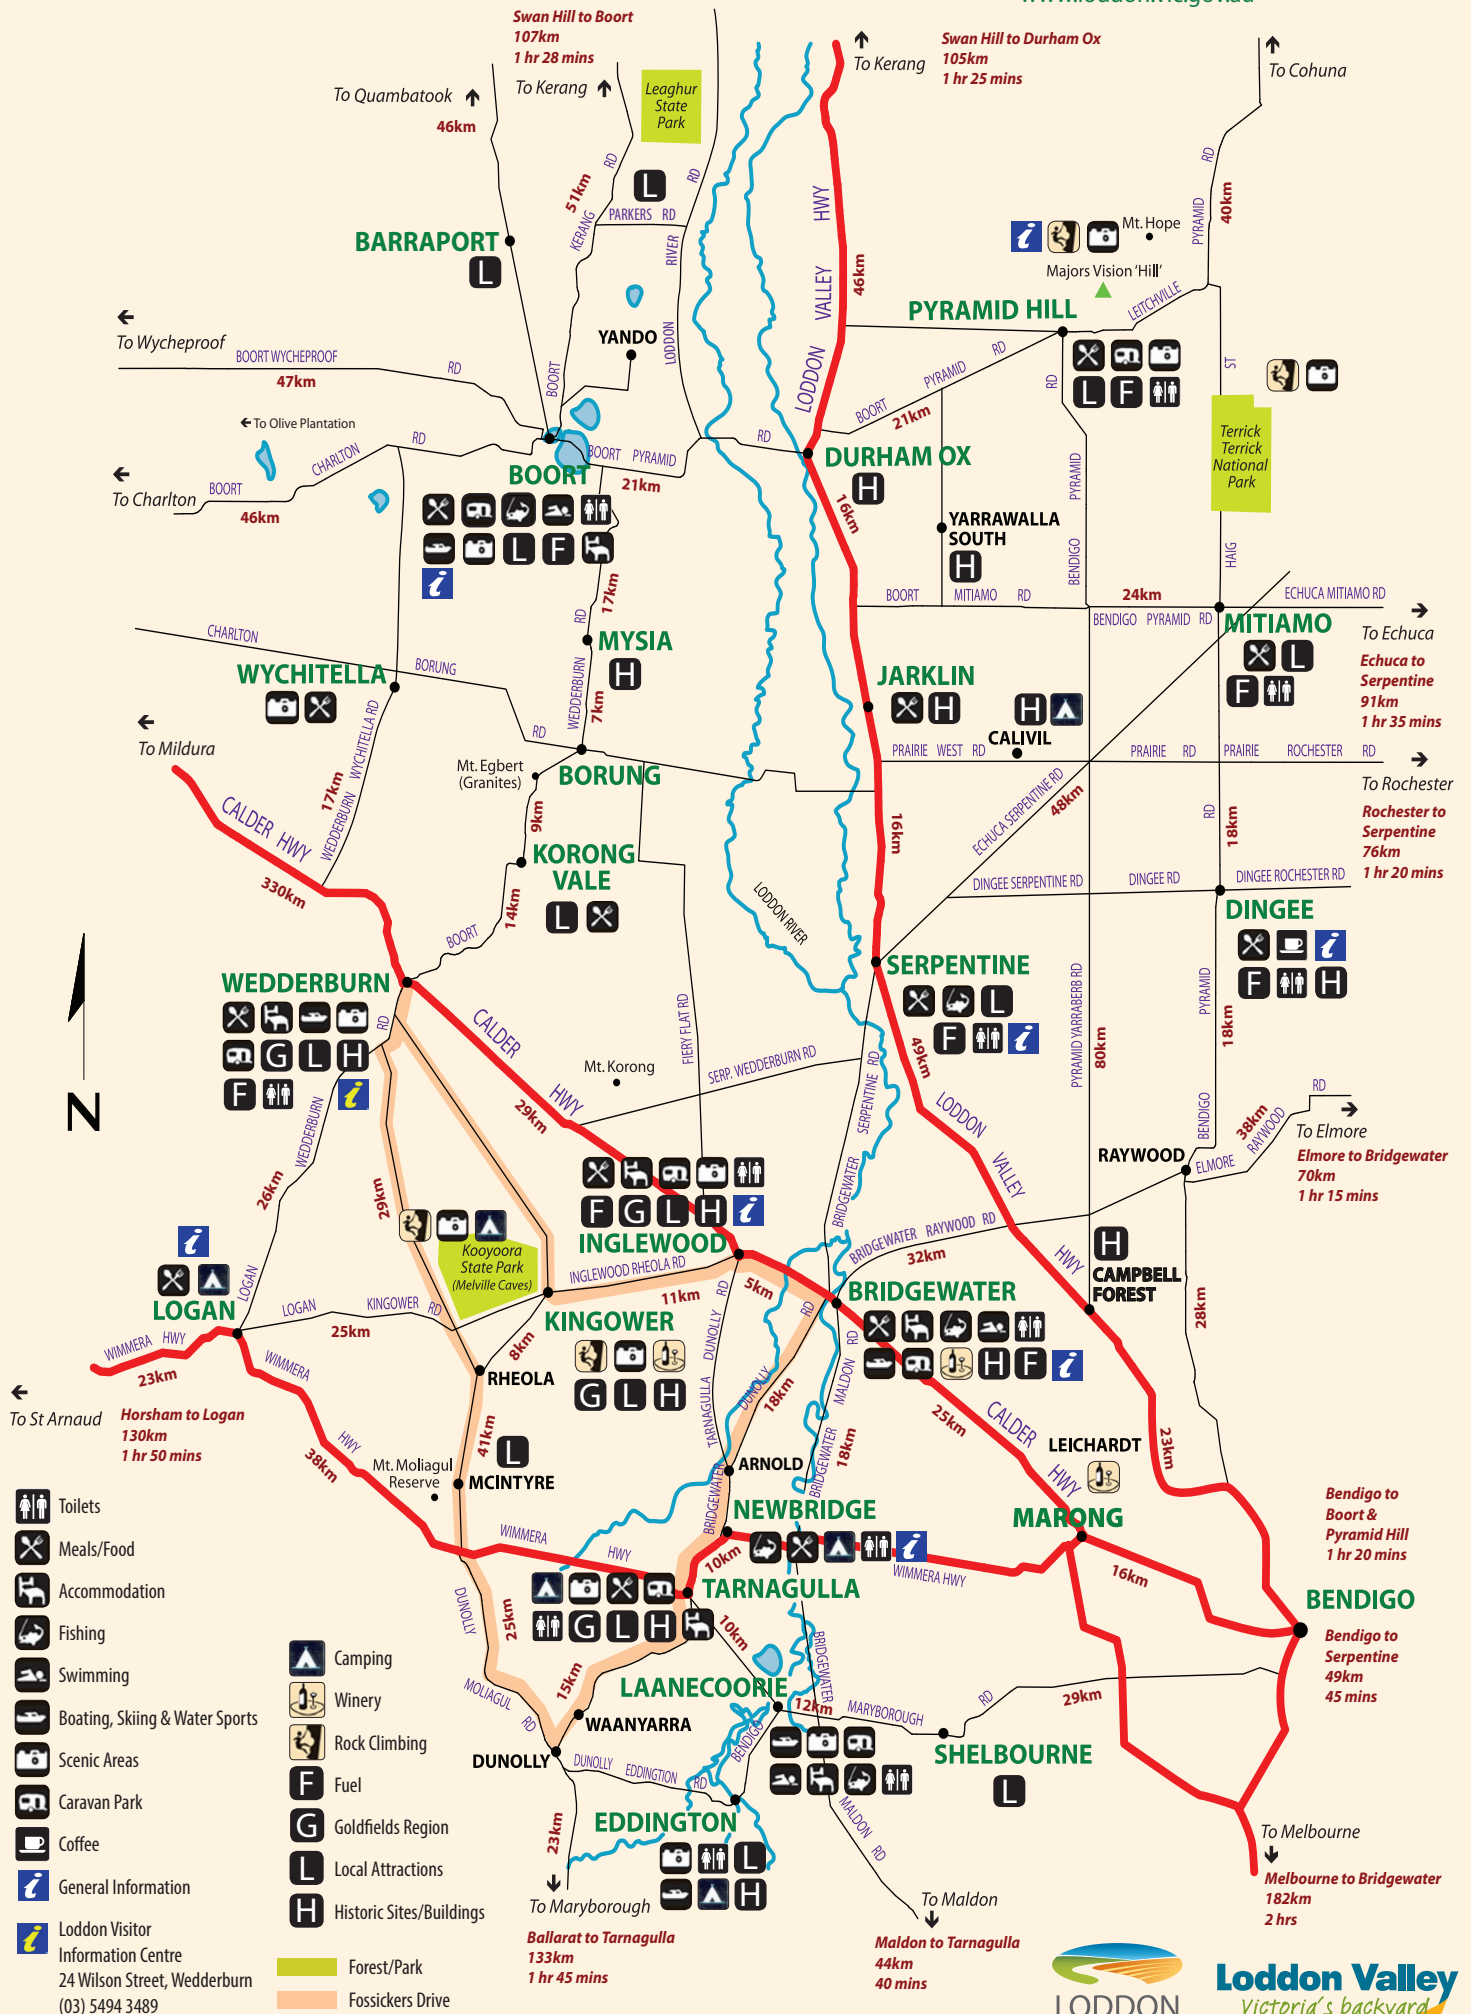

# LODDON VALLEY REGION MAP

www.loddon.vic.gov.au

- Toilets
- Meals/Food
- Accommodation
- Fishing
- Swimming
- Boating, Skiing & Water Sports
- Scenic Areas
- Caravan Park
- Coffee
- General Information
- Loddon Visitor Information Centre  
24 Wilson Street, Wedderburn  
(03) 5494 3489
- Camping
- Winery
- Rock Climbing
- Fuel
- Goldfields Region
- Local Attractions
- Historic Sites/Buildings
- Forest/Park
- Fossickers Drive