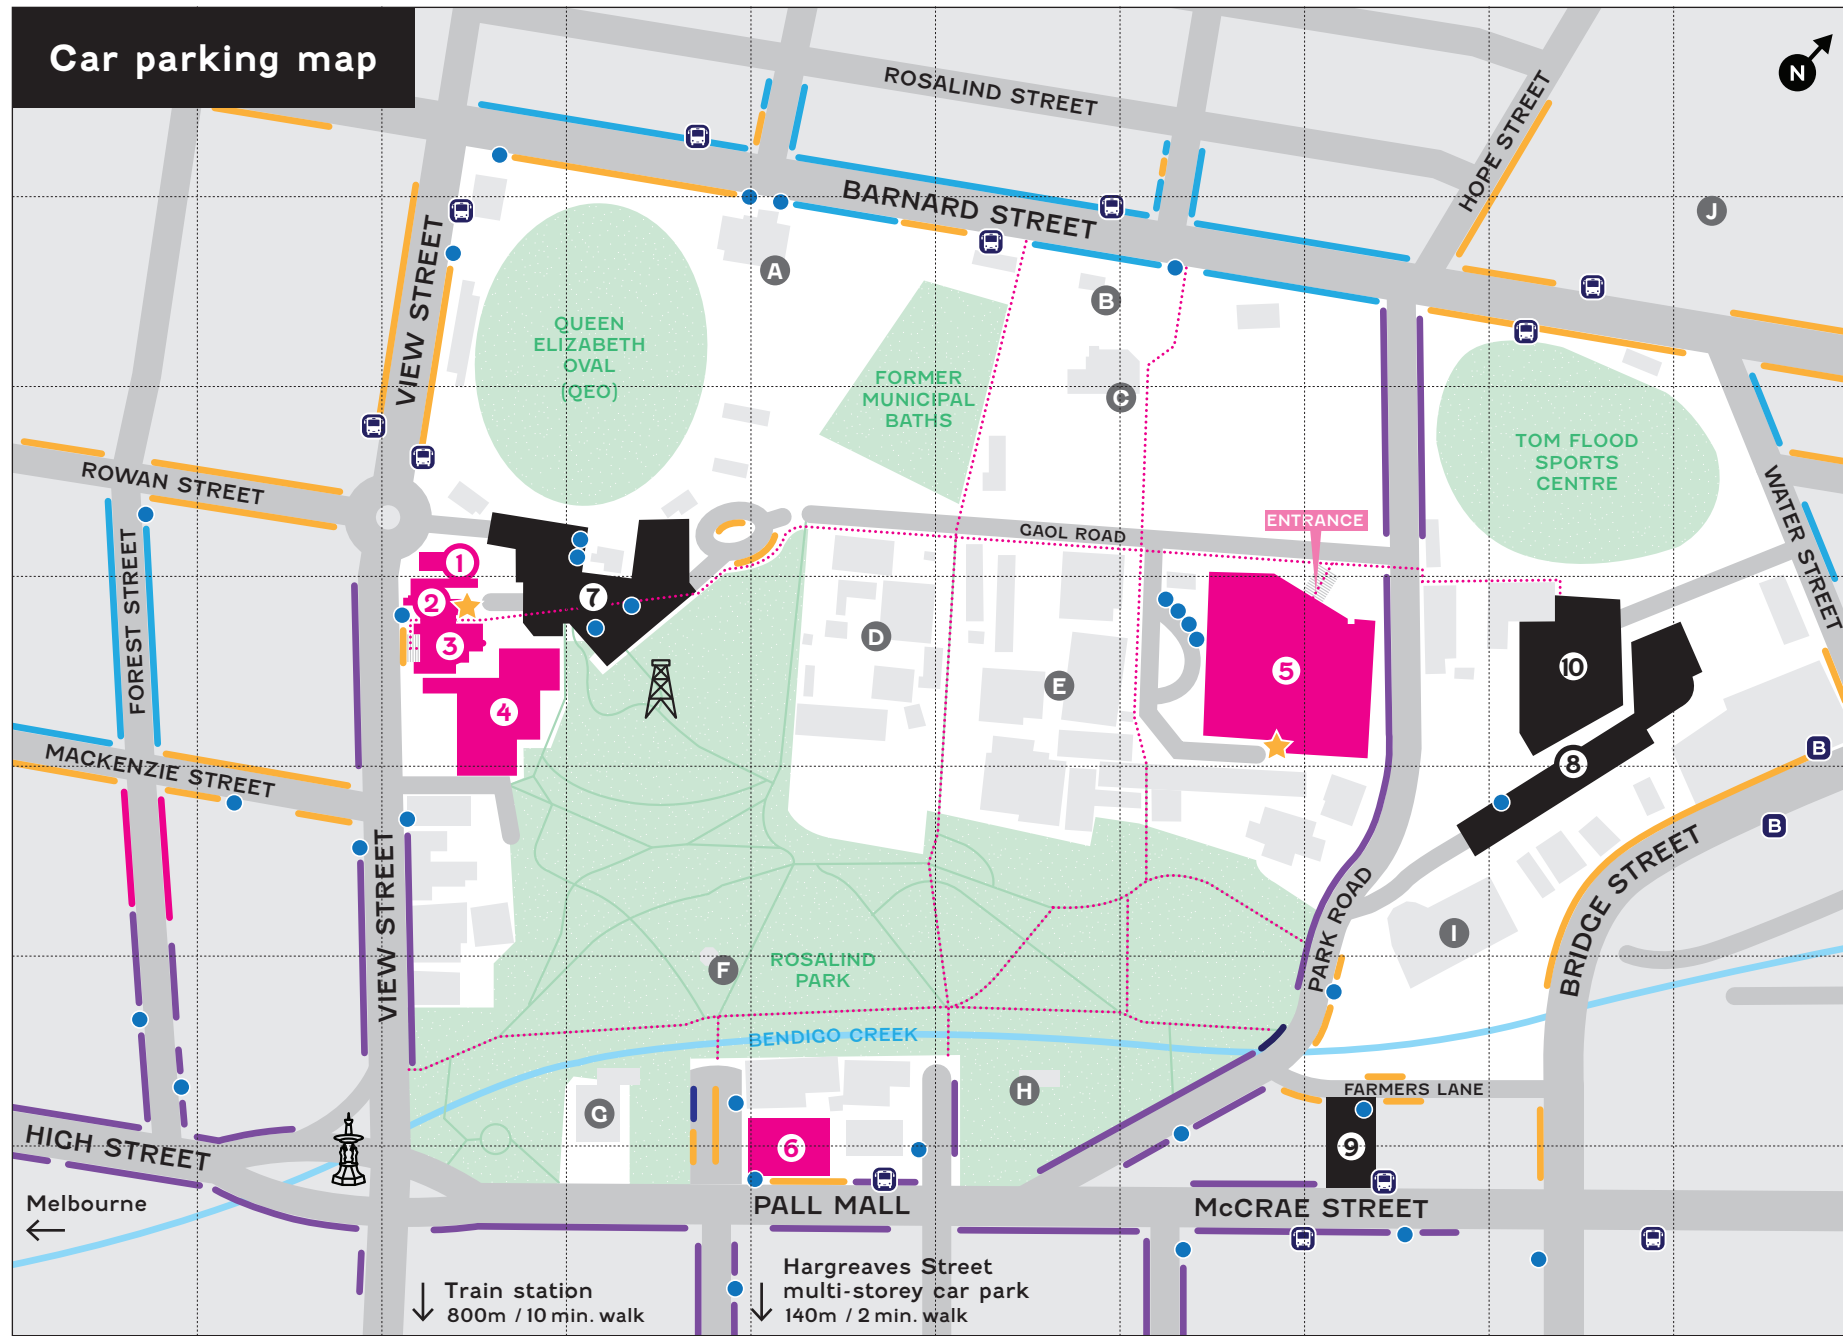

Car parking map

KEY

- ① Dudley House
- ② The Engine Room
- ③ The Capital
- ④ Bendigo Art Gallery
- ⑤ Ulumbarra Theatre
- ⑥ Bendigo Visitor Centre
- ★ Stage door
- ⑦ QEO car park
- ⑧ Park Road car park
- ⑨ McCrae Street car park
- ⑩ Tom Flood bus parking (Entry via Water Street)
- A Faith Leech Aquatic Centre
- B Bendigo Croquet Club
- C Bendigo Bowls Club
- D Camp Hill Primary School
- E Bendigo Senior Secondary College
- F Rosalind Park Rotunda
- G Bendigo and District RSL
- H The Conservatory
- I Golden Dragon Museum
- J Bendigo Health precinct

Time restricted metered parking	All day free parking	Long vehicle parking	Pedestrian route
Time restricted free parking	All day metered parking	Accessible parking	Bus stop