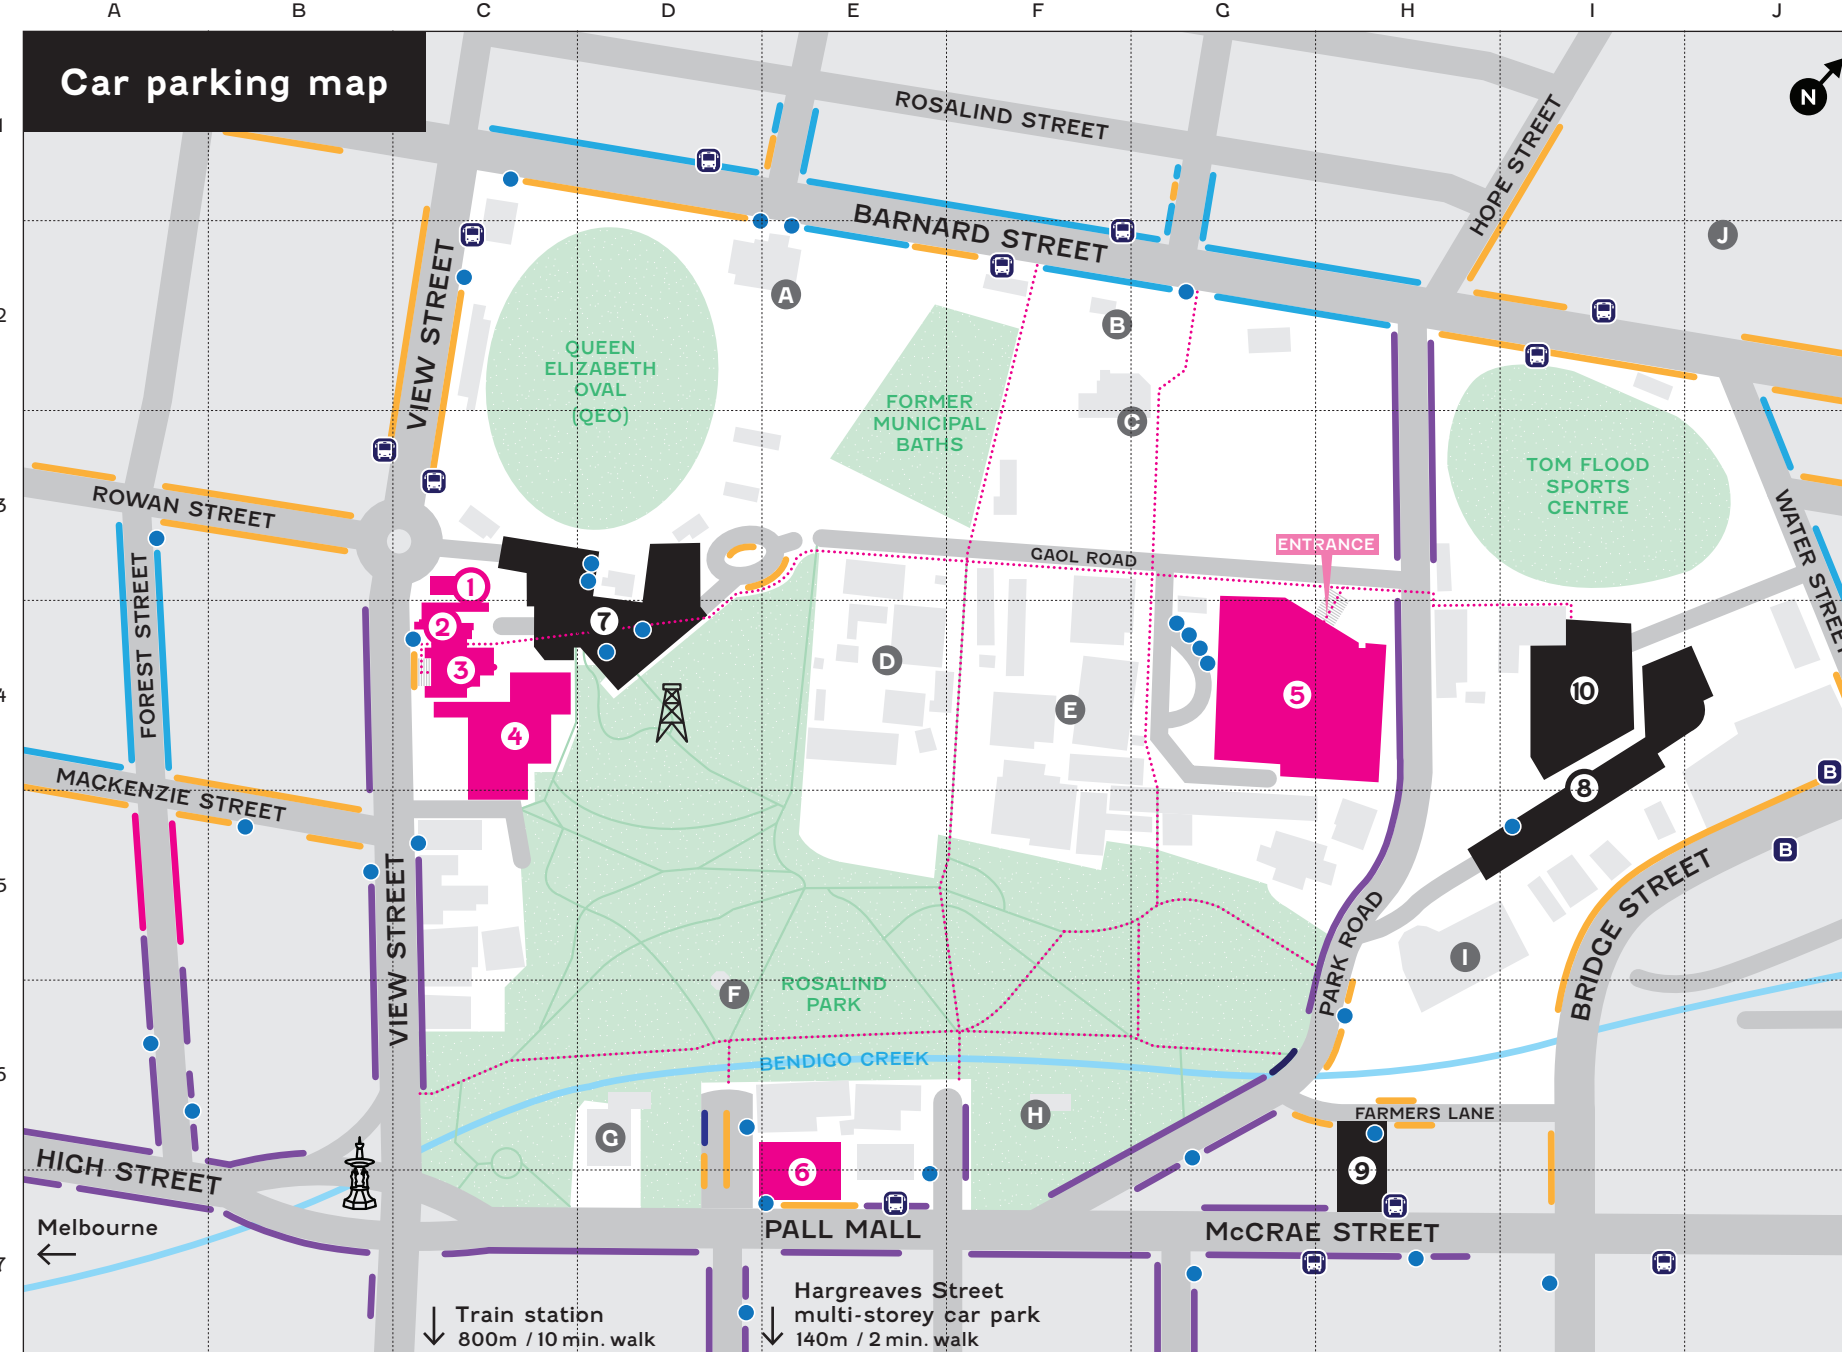

Car parking map

KEY

- ① Dudley House
- ② The Engine Room
- ③ The Capital
- ④ Bendigo Art Gallery
- ⑤ Ulumbarra Theatre
- ⑥ Bendigo Visitor Centre
- ⑦ QEO car park
- ⑧ Park Road car park
- ⑨ McCrae Street car park
- ⑩ Tom Flood bus parking (Entry via Water Street)
- A Faith Leech Aquatic Centre
- B Bendigo Croquet Club
- C Bendigo Bowls Club
- D Camp Hill Primary School
- E Bendigo Senior Secondary College
- F Rosalind Park Rotunda
- G Bendigo and District RSL
- H The Conservatory
- I Golden Dragon Museum
- J Bendigo Health precinct

Train station
800m / 10 min. walk

Hargreaves Street
multi-storey car park
140m / 2 min. walk

- Time restricted metered parking
- All day free parking
- Long vehicle parking
- - - Pedestrian route
- Time restricted free parking
- All day metered parking
- Accessible parking
- 🚌 Bus stop